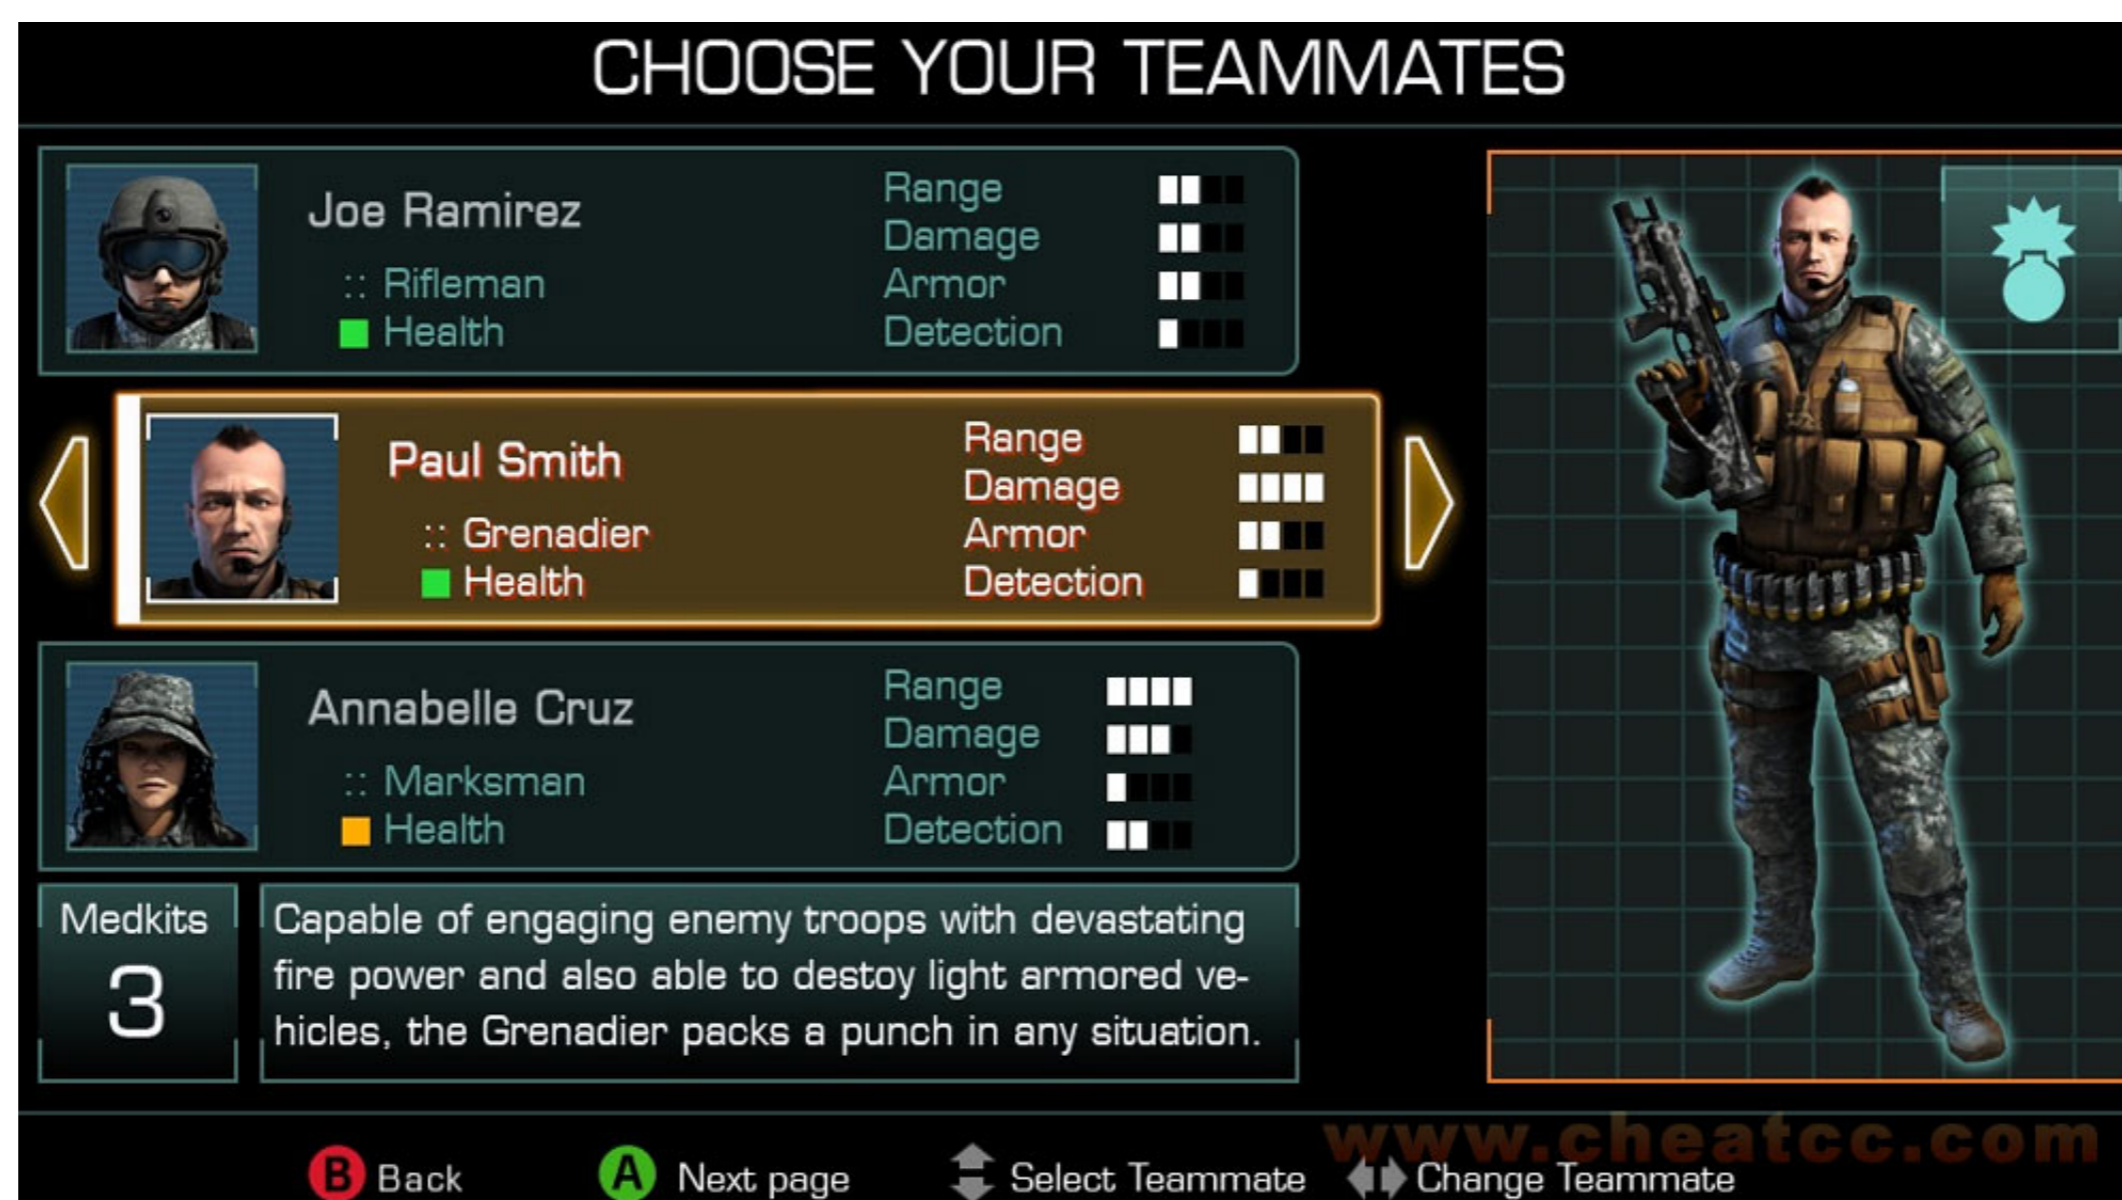

Download from
Dreamstime.com
This watermarked comp image is for previewing purposes only.

ID 35103813
© Yulia Gapeenko | Dreamstime.com

[Ghost Recon Advanced Warfighter 2 Coop Maps Minecraft](#)

[Ghost Recon Advanced Warfighter 2 Coop Maps Minecraft](#)